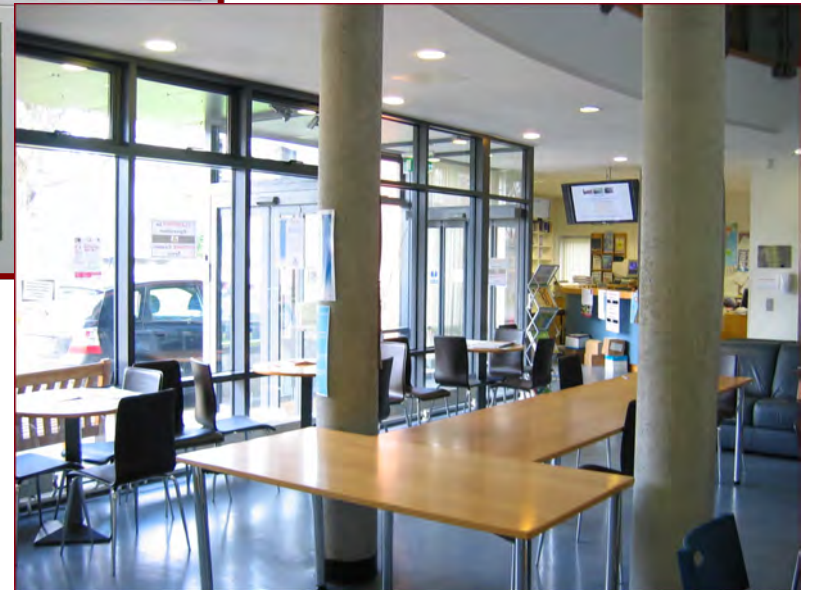

The Oak and
Ash Rooms can
be
combined
for larger
groups

FOYER